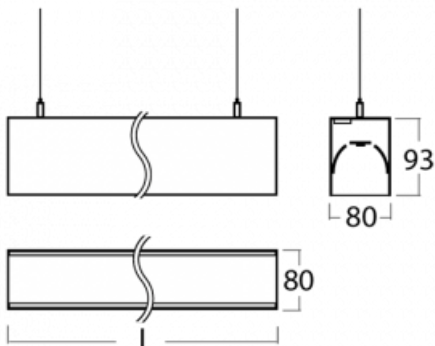

# Lina80-S

11S-501I-35GHD/830, B

EPD®

Lina80-S luminaires are available in recessed, surface, suspended or wall mounted versions, including the illuminated corner segments. Lina80-S system luminaire can be used to create different shapes or long lines, with special joints that prevent any light to shine through, creating thus a seamless visual effect, suitable for small offices as well as big halls.

## Technical drawing

Type of installation	Wall mounted, Suspended
Light distribution	Direct-indirect
Luminaire shape	Linear
Colour of the luminaires	Black
Material	Aluminium
Lifetime	L90/B50 50 000 hours
Warranty	5 years
Description of luminaires	Luminaire wall mounted/suspended
Dimensions	1964 mm × 80 mm × 93 mm
Weight	7.6 kg
Light source	LED MODUL
Type of optical system	Microprisma
Luminous flux*	10560 lm
Colour Temperature	3000 K warm white
Luminous efficacy	102 lm/W
MacAdam Light source	2
Colour rendering index	80
UGR max. X=4H Y=8H, $\rho=70,50,20$	18