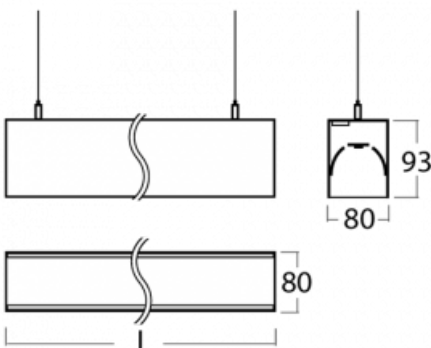

# Lina80-S

11S-501I-35GGM/830, W

EPD®

Lina80-S luminaires are available in recessed, surface, suspended or wall mounted versions, including the illuminated corner segments. Lina80-S system luminaire can be used to create different shapes or long lines, with special joints that prevent any light to shine through, creating thus a seamless visual effect, suitable for small offices as well as big halls.

## Technical drawing

Type of installation Wall mounted, Suspended

Light distribution Direct-indirect

Luminaire shape Linear

Colour of the luminaires White

Material Aluminium

Lifetime L90/B50 50 000 hours

Warranty 5 years

Description of luminaires Luminaire wall mounted/suspended

Dimensions 1964 mm × 80 mm × 93 mm

Light source LED MODUL

Type of optical system Microprisma

Luminous flux\* 7990 lm

Colour Temperature 3000 K warm white