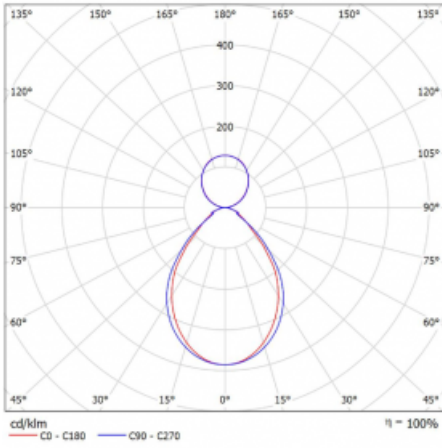

Curve

Luminaire power input 73.8 W ± 10 %

Connection of the luminaires Electronic ballast non-dimmable

Electrical voltage 220-240V

Frequency 50/60Hz

⊕ CE IP 40