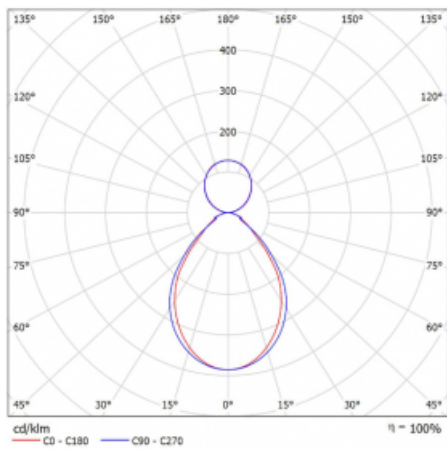

## Technical drawing

Type of installation	Wall mounted, Suspended
Light distribution	Direct-indirect
Luminaire shape	Linear
Colour of the luminaires	Black
Material	Aluminium
Lifetime	L90/B50 50 000 hours
Warranty	5 years
Description of luminaires	Luminaire wall mounted/suspended
Dimensions	1964 mm × 80 mm × 93 mm
Weight	8.7 kg
Light source	LED MODUL
Type of optical system	Microprisma
Luminous flux*	7990 lm
Colour Temperature	3000 K warm white
Luminous efficacy	108 lm/W
MacAdam Light source	2
Colour rendering index	80
UGR max. X=4H Y=8H, $\rho=70,50,20$	17

## Curve

Luminaire power input\* 73.8 W

Connection of the luminaires ON/OFF

Electrical voltage 220-240V

Frequency 50/60Hz

⊕ CE IP 40

\*±10 %