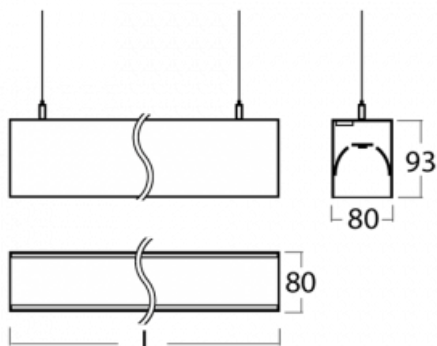

Luminaire

Lina80-S

11S-501I-35GGD/840, W

EPD®

Lina80-S luminaires are available in recessed, surface, suspended or wall mounted versions, including the illuminated corner segments. Lina80-S system luminaire can be used to create different shapes or long lines, with special joints that prevent any light to shine through, creating thus a seamless visual effect, suitable for small offices as well as big halls.

Technical drawing

Type of installation Wall mounted, Suspended

Light distribution Direct-indirect

Luminaire shape Linear

Colour of the luminaires White

Material Aluminium

Lifetime L90/B50 50 000 hours

Warranty 60 months

Description of luminaires Luminaire wall mounted/suspended

Dimensions 1964 mm × 80 mm × 93 mm

Weight 7.6 kg

Light source LED MODUL

Type of optical system Microprisma

Luminous flux 8390 lm ± 10 %

Colour Temperature 4000 K cool white