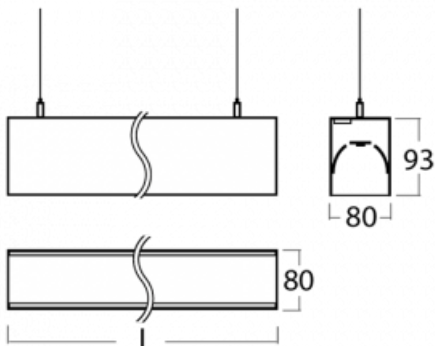

# Lina80-S

11S-501I-35GEE/840, W

EPD®

Lina80-S luminaires are available in recessed, surface, suspended or wall mounted versions, including the illuminated corner segments. Lina80-S system luminaire can be used to create different shapes or long lines, with special joints that prevent any light to shine through, creating thus a seamless visual effect, suitable for small offices as well as big halls.

## Technical drawing

Type of installation	Wall mounted, Suspended
Light distribution	Direct-indirect
Luminaire shape	Linear
Colour of the luminaires	White
Material	Aluminium
Lifetime	L90/B50 50 000 hours
Warranty	60 months
Description of luminaires	Luminaire wall mounted/suspended
Dimensions	1964 mm × 80 mm × 93 mm
Weight	7.8 kg
Light source	LED MODUL
Type of optical system	Microprisma
Luminous flux	5450 lm ± 10 %
Colour Temperature	4000 K cool white
Luminous efficacy	121 lm/W
MacAdam Light source	2
Colour rendering index	80
UGR max. X=4H Y=8H, $\rho=70,50,20$	15.7