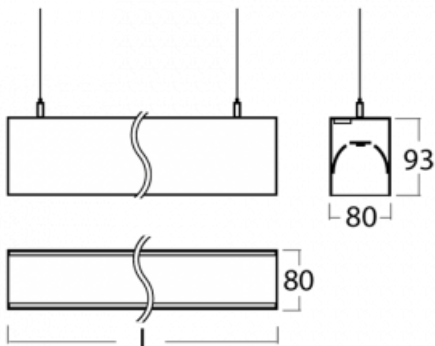

Luminaire

Lina80-S

11S-501I-30GGE/840, S

EPD®

Lina80-S luminaires are available in recessed, surface, suspended or wall mounted versions, including the illuminated corner segments. Lina80-S system luminaire can be used to create different shapes or long lines, with special joints that prevent any light to shine through, creating thus a seamless visual effect, suitable for small offices as well as big halls.

Technical drawing

| | |
|--|----------------------------------|
| Type of installation | Wall mounted, Suspended |
| Light distribution | Direct-indirect |
| Luminaire shape | Linear |
| Colour of the luminaires | Silver |
| Material | Aluminium |
| Lifetime | L90/B50 50 000 hours |
| Warranty | 5 years |
| Description of luminaires | Luminaire wall mounted/suspended |
| Dimensions | 1683 mm × 80 mm × 93 mm |
| Weight | 6.3 kg |
| Light source | LED MODUL |
| Type of optical system | Microprisma |
| Luminous flux* | 6990 lm |
| Colour Temperature | 4000 K cool white |
| Luminous efficacy | 114 lm/W |
| MacAdam Light source | 2 |
| Colour rendering index | 80 |
| UGR max. X=4H Y=8H, $\rho=70,50,20$ | 17.3 |

00-00355, K
 cable 5x0,75 2000mm

00-00356, K
 cable 5x0,75 4000mm

00-00358, K
 cable 3x0,75 4000mm

00-00360, K
 cable 3x0,75 6000mm

00-00363, K
 cable 5x1,5 2000mm

00-00364, K
 cable 5x1,5 4000mm

00-00365, K
 cable 5x1,5 6000mm