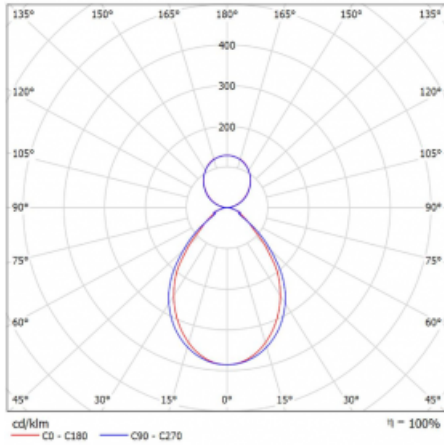

Curve

Luminaire power input 49.2 W ± 10 %

Connection of the luminaires Electronic ballast non-dimmable with 1h emergency

Electrical voltage 220-240V

Frequency 50/60Hz

⊕ CE IP 40