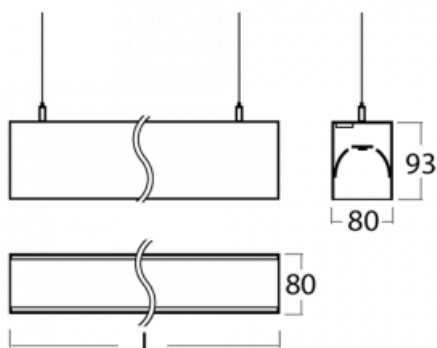

# Lina80-S

11S-501I-25GGD/840, B

EPD®

Lina80-S luminaires are available in recessed, surface, suspended or wall mounted versions, including the illuminated corner segments. Lina80-S system luminaire can be used to create different shapes or long lines, with special joints that prevent any light to shine through, creating thus a seamless visual effect, suitable for small offices as well as big halls.

## Technical drawing

Type of installation	Wall mounted, Suspended
Light distribution	Direct-indirect
Luminaire shape	Linear
Colour of the luminaires	Black
Material	Aluminium
Lifetime	L90/B50 50 000 hours
Warranty	5 years
Description of luminaires	Luminaire wall mounted/suspended
Dimensions	1403 mm × 80 mm × 93 mm
Weight	5.5 kg
Light source	LED MODUL
Type of optical system	Microprisma
Luminous flux*	5580 lm
Colour Temperature	4000 K cool white
Luminous efficacy	113 lm/W
MacAdam Light source	2
Colour rendering index	80
UGR max. X=4H Y=8H, $\rho=70,50,20$	17.5