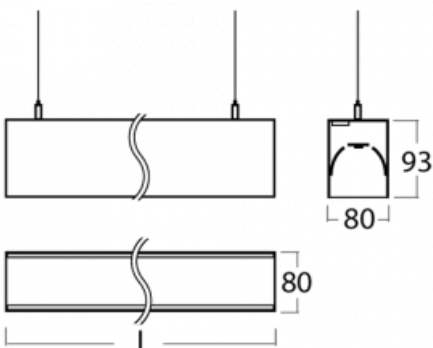

# Lina80-S

11S-501I-25GED/830, W

EPD®

Lina80-S luminaires are available in recessed, surface, suspended or wall mounted versions, including the illuminated corner segments. Lina80-S system luminaire can be used to create different shapes or long lines, with special joints that prevent any light to shine through, creating thus a seamless visual effect, suitable for small offices as well as big halls.

## Technical drawing

Type of installation	Wall mounted, Suspended
Light distribution	Direct-indirect
Luminaire shape	Linear
Colour of the luminaires	White
Material	Aluminium
Lifetime	L90/B50 50 000 hours
Warranty	5 years
Description of luminaires	Luminaire wall mounted/suspended
Dimensions	1403 mm × 80 mm × 93 mm
Weight	5.5 kg
Light source	LED MODUL
Type of optical system	Microprisma
Luminous flux*	3450 lm
Colour Temperature	3000 K warm white
Luminous efficacy	115 lm/W
MacAdam Light source	2
Colour rendering index	80
UGR max. X=4H Y=8H, $\rho=70,50,20$	15.8