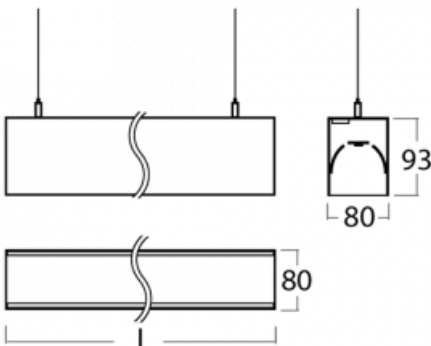

# Lina80-S

11S-501I-20GGM3/830, S

EPD®

Lina80-S luminaires are available in recessed, surface, suspended or wall mounted versions, including the illuminated corner segments. Lina80-S system luminaire can be used to create different shapes or long lines, with special joints that prevent any light to shine through, creating thus a seamless visual effect, suitable for small offices as well as big halls.

## Technical drawing

Type of installation Wall mounted, Suspended

Light distribution Direct-indirect

Luminaire shape Linear

Colour of the luminaires Silver

Material Aluminium

Lifetime L90/B50 50 000 hours

Warranty 5 years

Description of luminaires Luminaire wall mounted/suspended

Dimensions 1122 mm × 80 mm × 93 mm

Light source LED MODUL

Type of optical system Microprisma

Luminous flux\* 3970 lm

Colour Temperature 3000 K warm white