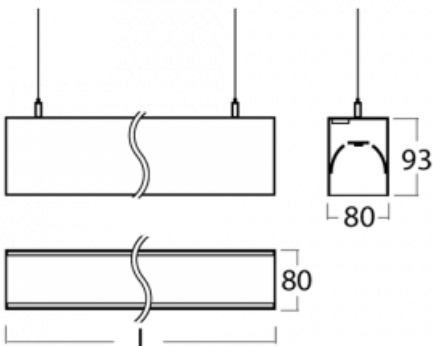

Dimensions 1122 mm × 80 mm × 93 mm

Weight 4.5 kg

Light source LED MODUL

Type of optical system Microprisma

Luminous flux\* 3970 lm

Colour Temperature 3000 K warm white

Luminous efficacy 108 lm/W

MacAdam Light source 2

# Lina80-S

11S-501I-20GGM/830, W

Lina80-S luminaires are available in recessed, surface, suspended or wall mounted versions, including the illuminated corner segments. Lina80-S system luminaire can be used to create different shapes or long lines, with special joints that prevent any light to shine through, creating thus a seamless visual effect, suitable for small offices as well as big halls.

## Technical drawing