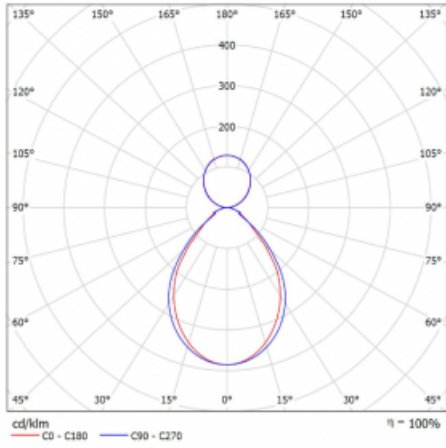

Description of luminaires Luminaire wall mounted/suspended

Dimensions 1122 mm × 80 mm × 93 mm

Weight 4.3 kg

Light source LED MODUL

Type of optical system Microprisma

Luminous flux 3970 lm ± 10 %

Colour Temperature 3000 K warm white

Luminous efficacy 108 lm/W

MacAdam Light source 2

Colour rendering index 80

UGR max. X=4H 17.7
Y=8H, $\rho=70,50,20$

Curve

Luminaire power input 36.9 W ± 10 %

Connection of the luminaires Electronic ballast non-dimmable