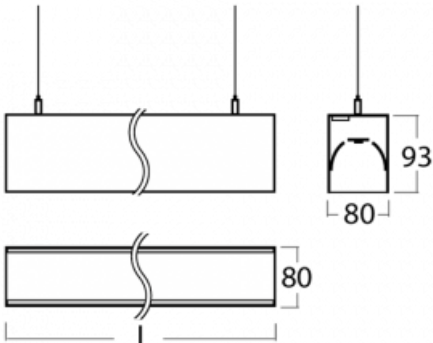

# Lina80-S

11S-501I-20GGD/830, S

Lina80-S luminaires are available in recessed, surface, suspended or wall mounted versions, including the illuminated corner segments. Lina80-S system luminaire can be used to create different shapes or long lines, with special joints that prevent any light to shine through, creating thus a seamless visual effect, suitable for small offices as well as big halls.

Technical drawing

Type of installation	Wall mounted, Suspended
Light distribution	Direct-indirect
Luminaire shape	Linear
Colour of the luminaires	Silver
Material	Aluminium
Lifetime	L90/B50 50 000 hours
Warranty	60 months
Description of luminaires	Luminaire wall mounted/suspended
Dimensions	1122 mm × 80 mm × 93 mm
Weight	4.8 kg
Light source	LED MODUL
Type of optical system	Microprisma
Luminous flux	3970 lm ± 10 %
Colour Temperature	3000 K warm white
Luminous efficacy	108 lm/W
MacAdam Light source	2
Colour rendering index	80
UGR max. X=4H Y=8H, $\rho=70,50,20$	17.7

**00-00355, K**  
 cable 5x0,75 2000mm

**00-00356, K**  
 cable 5x0,75 4000mm

**00-00363, K**  
 cable 5x1,5 2000mm

**00-00364, K**  
 cable 5x1,5 4000mm

**00-00365, K**  
 cable 5x1,5 6000mm

**00-00366, K**  
 cable 7x0,75 2000mm