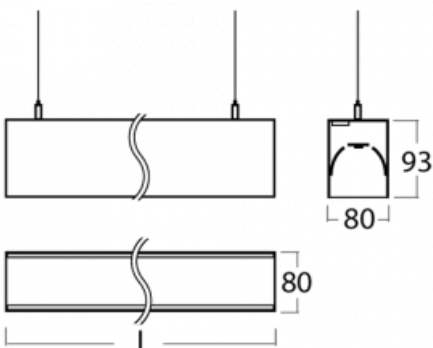

# Lina80-S

11S-501I-20GEM3/830, B

EPD®

Lina80-S luminaires are available in recessed, surface, suspended or wall mounted versions, including the illuminated corner segments. Lina80-S system luminaire can be used to create different shapes or long lines, with special joints that prevent any light to shine through, creating thus a seamless visual effect, suitable for small offices as well as big halls.

## Technical drawing

Type of installation Wall mounted, Suspended

Light distribution Direct-indirect

Luminaire shape Linear

Colour of the luminaires Black

Material Aluminium

Lifetime L90/B50 50 000 hours

Warranty 5 years

Description of luminaires Luminaire wall mounted/suspended

Dimensions 1122 mm × 80 mm × 93 mm

Light source LED MODUL

Type of optical system Microprisma

Luminous flux\* 2580 lm

Colour Temperature 3000 K warm white