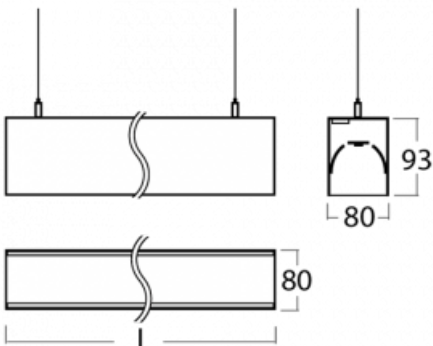

Luminaire

Lina80-S

11S-501I-20GEE/840, S

EPD®

Lina80-S luminaires are available in recessed, surface, suspended or wall mounted versions, including the illuminated corner segments. Lina80-S system luminaire can be used to create different shapes or long lines, with special joints that prevent any light to shine through, creating thus a seamless visual effect, suitable for small offices as well as big halls.

Technical drawing

Type of installation Wall mounted, Suspended

Light distribution Direct-indirect

Luminaire shape Linear

Colour of the luminaires Silver

Material Aluminium

Lifetime L90/B50 50 000 hours

Warranty 5 years

Description of luminaires Luminaire wall mounted/suspended

Dimensions 1122 mm × 80 mm × 93 mm

Weight 4.3 kg

Light source LED MODUL

Type of optical system Microprisma, Opal diffuser

Luminous flux* 2710 lm

Colour Temperature 4000 K cool white