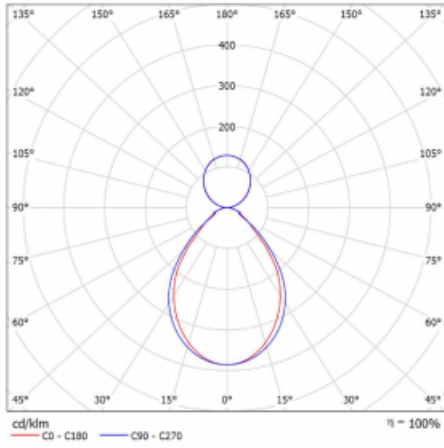

Description of luminaires Luminaire wall mounted/suspended

Dimensions 1122 mm × 80 mm × 93 mm

Weight 4.3 kg

Light source LED MODUL

Type of optical system Microprisma, Opal diffuser

Luminous flux* 2710 lm

Colour Temperature 4000 K cool white

Luminous efficacy 120 lm/W

MacAdam Light source 2

Colour rendering index 80

UGR max. X=4H 16.4
Y=8H, $\rho=70,50,20$

Curve

Luminaire power input* 22.6 W

Connection of the luminaires ON/OFF

Electrical voltage 220-240V