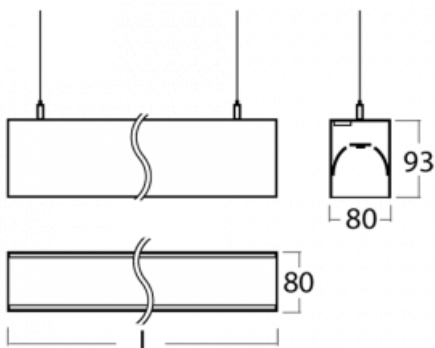

# Lina80-S

11S-501I-20GED/830, B

**EPD<sup>®</sup>**

Lina80-S luminaires are available in recessed, surface, suspended or wall mounted versions, including the illuminated corner segments. Lina80-S system luminaire can be used to create different shapes or long lines, with special joints that prevent any light to shine through, creating thus a seamless visual effect, suitable for small offices as well as big halls.

**Technical drawing**

Type of installation	Wall mounted, Suspended
Light distribution	Direct-indirect
Luminaire shape	Linear
Colour of the luminaires	Black
Material	Aluminium
Lifetime	L90/B50 50 000 hours
Warranty	5 years
Description of luminaires	Luminaire wall mounted/suspended
Dimensions	1122 mm × 80 mm × 93 mm
Light source	LED MODUL
Type of optical system	Microprisma
Luminous flux*	2580 lm
Colour Temperature	3000 K warm white
Luminous efficacy	114 lm/W
MacAdam Light source	2
Colour rendering index	80
UGR max. X=4H Y=8H, ρ=70,50,20	16.2