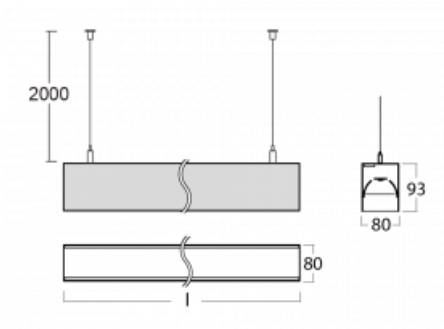

# Lina80-S

11S-501B-40GGE/830, S

EPD®

Lina80-S luminaires are available in recessed, surface, suspended or wall mounted versions, including the illuminated corner segments. Lina80-S system luminaire can be used to create different shapes or long lines, with special joints that prevent any light to shine through, creating thus a seamless visual effect, suitable for small offices as well as big halls.

## Technical drawing

Type of installation Wall mounted, Suspended

Light distribution Direct-indirect

Luminaire shape Linear

Colour of the luminaires Silver

Material Aluminium

Lifetime L90/B50 50 000 hours

Warranty 5 years

Description of luminaires Luminaire wall mounted/suspended

Dimensions 2244 mm × 80 mm × 93 mm

Light source LED MODUL

Type of optical system MP PRO UGR

Luminous flux\* 9930 lm

Colour Temperature 3000 K warm white