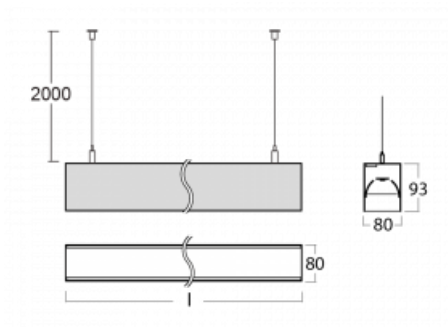

# Lina80-S

11S-501B-35GGM3/830, W

**EPD<sup>®</sup>**

Lina80-S luminaires are available in recessed, surface, suspended or wall mounted versions, including the illuminated corner segments. Lina80-S system luminaire can be used to create different shapes or long lines, with special joints that prevent any light to shine through, creating thus a seamless visual effect, suitable for small offices as well as big halls.

**Technical drawing**

Type of installation	Wall mounted, Suspended
Light distribution	Direct-indirect
Luminaire shape	Linear
Colour of the luminaires	White
Material	Aluminium
Lifetime	L90/B50 50 000 hours
Warranty	2 years
Description of luminaires	Luminaire wall mounted/suspended
Dimensions	1964 mm × 80 mm × 93 mm
Light source	LED MODUL
Type of optical system	MP PRO UGR
Luminous flux*	8610 lm
Colour Temperature	3000 K warm white
Luminous efficacy	128 lm/W
MacAdam Light source	2
Colour rendering index	80
UGR max. X=4H Y=8H, ρ=70,50,20	17.1