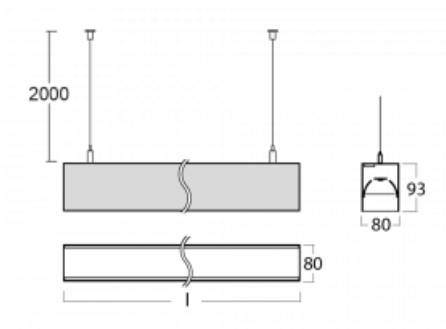

# Lina80-S

11S-501B-35GGM3/830, B

EPD®

Lina80-S luminaires are available in recessed, surface, suspended or wall mounted versions, including the illuminated corner segments. Lina80-S system luminaire can be used to create different shapes or long lines, with special joints that prevent any light to shine through, creating thus a seamless visual effect, suitable for small offices as well as big halls.

## Technical drawing

Type of installation	Wall mounted, Suspended
Light distribution	Direct-indirect
Luminaire shape	Linear
Colour of the luminaires	Black
Material	Aluminium
Lifetime	L90/B50 50 000 hours
Warranty	2 years
Description of luminaires	Luminaire wall mounted/suspended
Dimensions	1964 mm × 80 mm × 93 mm
Light source	LED MODUL
Type of optical system	MP PRO UGR
Luminous flux*	8610 lm
Colour Temperature	3000 K warm white
Luminous efficacy	128 lm/W
MacAdam Light source	2
Colour rendering index	80
UGR max. X=4H Y=8H, ρ=70,50,20	17.1