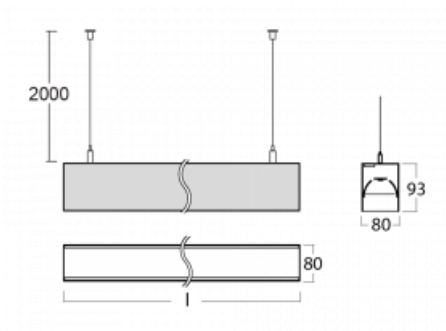

# Lina80-S

11S-501B-30GGE/830, W

EPD®

Lina80-S luminaires are available in recessed, surface, suspended or wall mounted versions, including the illuminated corner segments. Lina80-S system luminaire can be used to create different shapes or long lines, with special joints that prevent any light to shine through, creating thus a seamless visual effect, suitable for small offices as well as big halls.

## Technical drawing

Type of installation	Wall mounted, Suspended
Light distribution	Direct-indirect
Luminaire shape	Linear
Colour of the luminaires	White
Material	Aluminium
Lifetime	L90/B50 50 000 hours
Warranty	5 years
Description of luminaires	Luminaire wall mounted/suspended
Dimensions	1683 mm × 80 mm × 93 mm
Light source	LED MODUL
Type of optical system	MP PRO UGR
Luminous flux*	7290 lm
Colour Temperature	3000 K warm white
Luminous efficacy	130 lm/W
MacAdam Light source	2
Colour rendering index	80
UGR max. X=4H Y=8H, ρ=70,50,20	17