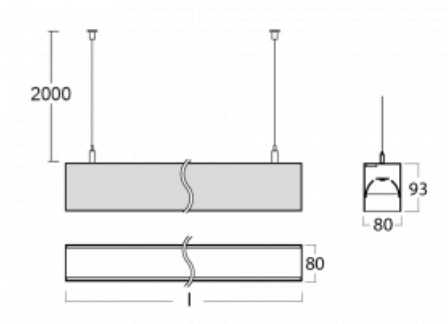

# Lina80-S

11S-501B-25GGM3/830, W

EPD®

Lina80-S luminaires are available in recessed, surface, suspended or wall mounted versions, including the illuminated corner segments. Lina80-S system luminaire can be used to create different shapes or long lines, with special joints that prevent any light to shine through, creating thus a seamless visual effect, suitable for small offices as well as big halls.

## Technical drawing

Type of installation Wall mounted, Suspended

Light distribution Direct-indirect

Luminaire shape Linear

Colour of the luminaires White

Material Aluminium

Lifetime L90/B50 50 000 hours

Warranty 2 years

Description of luminaires Luminaire wall mounted/suspended

Dimensions 1403 mm × 80 mm × 93 mm

Light source LED MODUL

Type of optical system MP PRO UGR

Luminous flux\* 5960 lm

Colour Temperature 3000 K warm white