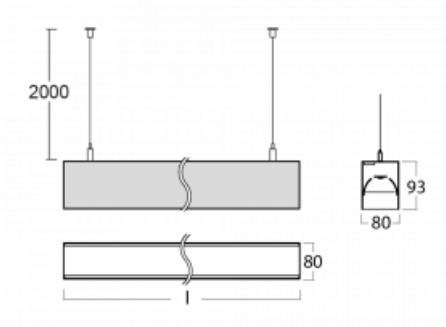

# Lina80-S

11S-501B-25GGM3/830, S

EPD®

Lina80-S luminaires are available in recessed, surface, suspended or wall mounted versions, including the illuminated corner segments. Lina80-S system luminaire can be used to create different shapes or long lines, with special joints that prevent any light to shine through, creating thus a seamless visual effect, suitable for small offices as well as big halls.

## Technical drawing

Type of installation	Wall mounted, Suspended
Light distribution	Direct-indirect
Luminaire shape	Linear
Colour of the luminaires	Silver
Material	Aluminium
Lifetime	L90/B50 50 000 hours
Warranty	2 years
Description of luminaires	Luminaire wall mounted/suspended
Dimensions	1403 mm × 80 mm × 93 mm
Light source	LED MODUL
Type of optical system	MP PRO UGR
Luminous flux*	5960 lm
Colour Temperature	3000 K warm white
Luminous efficacy	126 lm/W
MacAdam Light source	2
Colour rendering index	80
UGR max. X=4H Y=8H, ρ=70,50,20	17