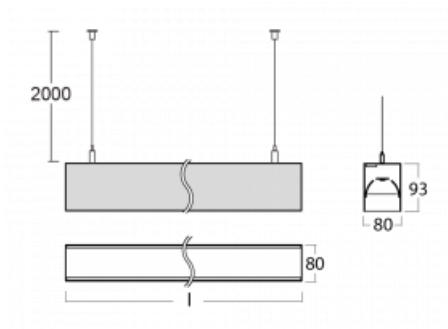

# Lina80-S

11S-501B-25GGD/840, W

EPD®

Lina80-S luminaires are available in recessed, surface, suspended or wall mounted versions, including the illuminated corner segments. Lina80-S system luminaire can be used to create different shapes or long lines, with special joints that prevent any light to shine through, creating thus a seamless visual effect, suitable for small offices as well as big halls.

## Technical drawing

Type of installation Wall mounted, Suspended

Light distribution Direct-indirect

Luminaire shape Linear

Colour of the luminaires White

Material Aluminium

Lifetime L90/B50 50 000 hours

Warranty 5 years

Description of luminaires Luminaire wall mounted/suspended

Dimensions 1403 mm × 80 mm × 93 mm

Light source LED MODUL

Type of optical system MP PRO UGR

Luminous flux\* 6210 lm

Colour Temperature 4000 K cool white