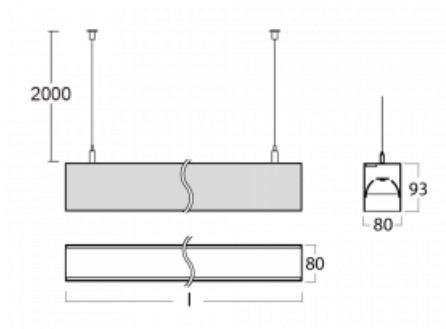

# Lina80-S

11S-501B-25GGD/840, B

EPD®

Lina80-S luminaires are available in recessed, surface, suspended or wall mounted versions, including the illuminated corner segments. Lina80-S system luminaire can be used to create different shapes or long lines, with special joints that prevent any light to shine through, creating thus a seamless visual effect, suitable for small offices as well as big halls.

## Technical drawing

Type of installation	Wall mounted, Suspended
Light distribution	Direct-indirect
Luminaire shape	Linear
Colour of the luminaires	Black
Material	Aluminium
Lifetime	L90/B50 50 000 hours
Warranty	5 years
Description of luminaires	Luminaire wall mounted/suspended
Dimensions	1403 mm × 80 mm × 93 mm
Light source	LED MODUL
Type of optical system	MP PRO UGR
Luminous flux*	6210 lm
Colour Temperature	4000 K cool white
Luminous efficacy	131 lm/W
MacAdam Light source	2
Colour rendering index	80
UGR max. X=4H Y=8H, ρ=70,50,20	15.5