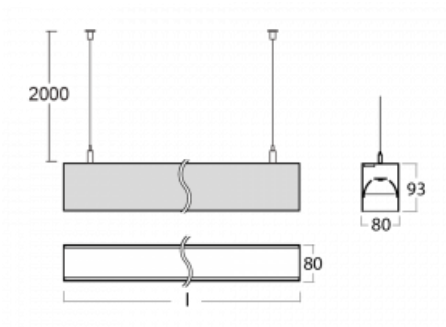

# Lina80-S

11S-501B-20GGM3/840, W

EPD®

Lina80-S luminaires are available in recessed, surface, suspended or wall mounted versions, including the illuminated corner segments. Lina80-S system luminaire can be used to create different shapes or long lines, with special joints that prevent any light to shine through, creating thus a seamless visual effect, suitable for small offices as well as big halls.

## Technical drawing

Type of installation	Wall mounted, Suspended
Light distribution	Direct-indirect
Luminaire shape	Linear
Colour of the luminaires	White
Material	Aluminium
Lifetime	L90/B50 50 000 hours
Warranty	2 years
Description of luminaires	Luminaire wall mounted/suspended
Dimensions	1122 mm × 80 mm × 93 mm
Light source	LED MODUL
Type of optical system	MP PRO UGR
Luminous flux*	4830 lm
Colour Temperature	4000 K cool white
Luminous efficacy	135 lm/W
MacAdam Light source	2
Colour rendering index	80
UGR max. X=4H Y=8H, ρ=70,50,20	15.7