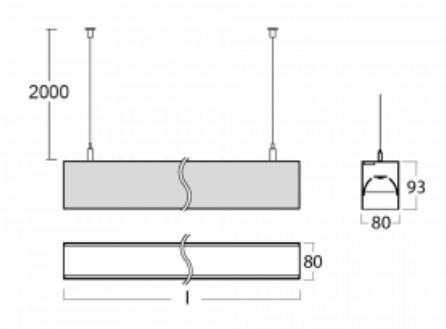

# Lina80-S

11S-501B-20GGE/840, B

**EPD®**

Lina80-S luminaires are available in recessed, surface, suspended or wall mounted versions, including the illuminated corner segments. Lina80-S system luminaire can be used to create different shapes or long lines, with special joints that prevent any light to shine through, creating thus a seamless visual effect, suitable for small offices as well as big halls.

**Technical drawing**

Type of installation	Wall mounted, Suspended
----------------------	-------------------------

Light distribution	Direct-indirect
--------------------	-----------------

Luminaire shape	Linear
-----------------	--------

Description of luminaires	Luminaire wall mounted/suspended
---------------------------	----------------------------------

Dimensions	1122 mm × 80 mm × 93 mm
------------	-------------------------

Light source	LED MODUL
--------------	-----------