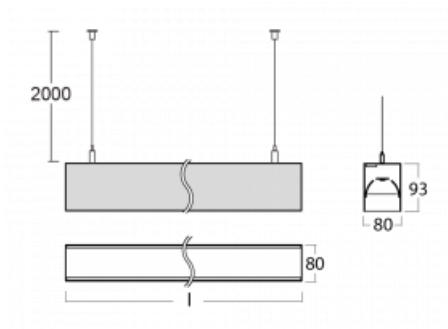

# Lina80-S

11S-501B-20GGD/830, S

**EPD<sup>®</sup>**

Lina80-S luminaires are available in recessed, surface, suspended or wall mounted versions, including the illuminated corner segments. Lina80-S system luminaire can be used to create different shapes or long lines, with special joints that prevent any light to shine through, creating thus a seamless visual effect, suitable for small offices as well as big halls.

**Technical drawing**

Type of installation	Wall mounted, Suspended
Light distribution	Direct-indirect
Luminaire shape	Linear
Colour of the luminaires	Silver
Material	Aluminium
Lifetime	L90/B50 50 000 hours
Warranty	5 years
Description of luminaires	Luminaire wall mounted/suspended
Dimensions	1122 mm × 80 mm × 93 mm
Light source	LED MODUL
Type of optical system	MP PRO UGR
Luminous flux*	4630 lm
Colour Temperature	3000 K warm white
Luminous efficacy	129 lm/W
MacAdam Light source	2
Colour rendering index	80
UGR max. X=4H Y=8H, ρ=70,50,20	16.9