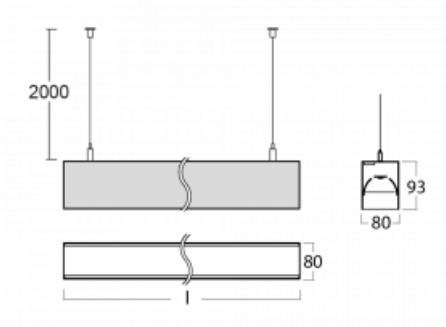

Luminaire

Lina80-S

11S-501B-15GGM3/840, W

EPD®

Lina80-S luminaires are available in recessed, surface, suspended or wall mounted versions, including the illuminated corner segments. Lina80-S system luminaire can be used to create different shapes or long lines, with special joints that prevent any light to shine through, creating thus a seamless visual effect, suitable for small offices as well as big halls.

Technical drawing

Type of installation Wall mounted, Suspended

Light distribution Direct-indirect

Luminaire shape Linear

Colour of the luminaires White

Material Aluminium

Lifetime L90/B50 50 000 hours

Warranty 2 years

Description of luminaires Luminaire wall mounted/suspended

Dimensions 842 mm × 80 mm × 93 mm

Light source LED MODUL

Type of optical system Microprisma low UGR

Luminous flux 3450 lm ± 10 %

Colour Temperature 4000 K cool white