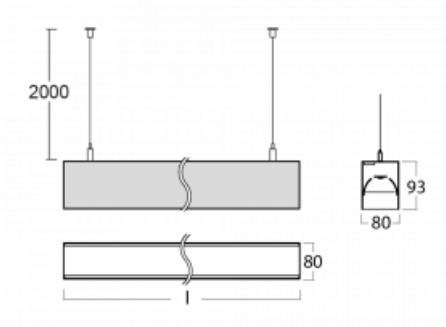

# Lina80-S

11S-501B-15GGM3/840, S

EPD®

Lina80-S luminaires are available in recessed, surface, suspended or wall mounted versions, including the illuminated corner segments. Lina80-S system luminaire can be used to create different shapes or long lines, with special joints that prevent any light to shine through, creating thus a seamless visual effect, suitable for small offices as well as big halls.

## Technical drawing

Type of installation Wall mounted, Suspended

Light distribution Direct-indirect

Luminaire shape Linear

Colour of the luminaires Silver

Material Aluminium

Lifetime L90/B50 50 000 hours

Warranty 2 years

Description of luminaires Luminaire wall mounted/suspended

Dimensions 842 mm × 80 mm × 93 mm

Light source LED MODUL

Type of optical system MP PRO UGR

Luminous flux 3450 lm

Colour Temperature 4000 K cool white