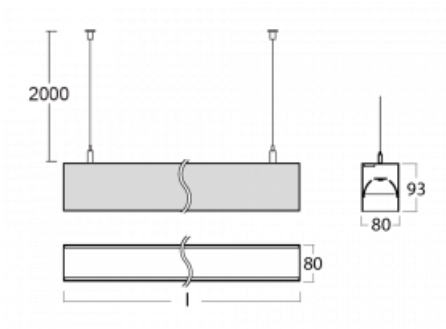

# Lina80-S

11S-501B-15GGM3/840, S

EPD®

Lina80-S luminaires are available in recessed, surface, suspended or wall mounted versions, including the illuminated corner segments. Lina80-S system luminaire can be used to create different shapes or long lines, with special joints that prevent any light to shine through, creating thus a seamless visual effect, suitable for small offices as well as big halls.

## Technical drawing

Type of installation Wall mounted, Suspended

Light distribution Direct-indirect

Luminaire shape Linear

Colour of the luminaires Silver

Material Aluminium

Lifetime L90/B50 50 000 hours

Warranty 2 years

Description of luminaires Luminaire wall mounted/suspended

Dimensions 842 mm × 80 mm × 93 mm

Light source LED MODUL

Type of optical system MP PRO UGR

Luminous flux\* 3450 lm

Colour Temperature 4000 K cool white