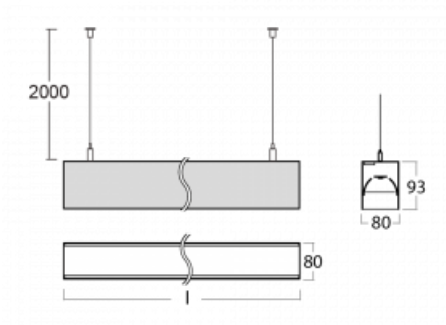

# Lina80-S

11S-501B-15GGM3/830, W

EPD®

Lina80-S luminaires are available in recessed, surface, suspended or wall mounted versions, including the illuminated corner segments. Lina80-S system luminaire can be used to create different shapes or long lines, with special joints that prevent any light to shine through, creating thus a seamless visual effect, suitable for small offices as well as big halls.

## Technical drawing

Type of installation Wall mounted, Suspended

Light distribution Direct-indirect

Luminaire shape Linear

Colour of the luminaires White

Material Aluminium

Lifetime L90/B50 50 000 hours

Warranty 2 years

Description of luminaires Luminaire wall mounted/suspended

Dimensions 842 mm × 80 mm × 93 mm

Light source LED MODUL

Type of optical system Microprisma low UGR

Luminous flux 3310 lm ± 10 %

Colour Temperature 3000 K warm white