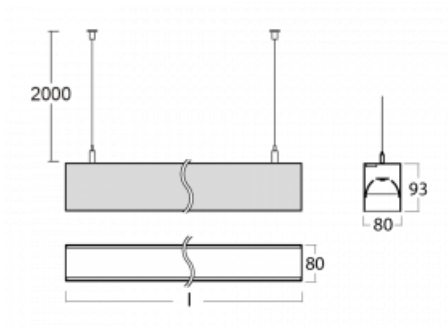

# Lina80-S

11S-501B-15GGE/840, S

EPD®

Lina80-S luminaires are available in recessed, surface, suspended or wall mounted versions, including the illuminated corner segments. Lina80-S system luminaire can be used to create different shapes or long lines, with special joints that prevent any light to shine through, creating thus a seamless visual effect, suitable for small offices as well as big halls.

## Technical drawing

Type of installation Wall mounted, Suspended

Light distribution Direct-indirect

Luminaire shape Linear

Colour of the luminaires Silver

Material Aluminium

Lifetime L90/B50 50 000 hours

Warranty 5 years

Description of luminaires Luminaire wall mounted/suspended

Dimensions 842 mm × 80 mm × 93 mm

Light source LED MODUL

Type of optical system MP PRO UGR

Luminous flux\* 3450 lm

Colour Temperature 4000 K cool white