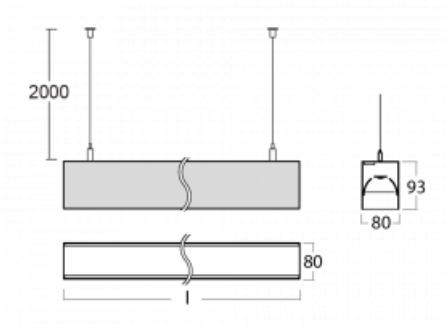

# Lina80-S

11S-501B-15GGD/830, S

EPD®

Lina80-S luminaires are available in recessed, surface, suspended or wall mounted versions, including the illuminated corner segments. Lina80-S system luminaire can be used to create different shapes or long lines, with special joints that prevent any light to shine through, creating thus a seamless visual effect, suitable for small offices as well as big halls.

## Technical drawing

Type of installation	Wall mounted, Suspended
Light distribution	Direct-indirect
Luminaire shape	Linear
Colour of the luminaires	Silver
Material	Aluminium
Lifetime	L90/B50 50 000 hours
Warranty	5 years
Description of luminaires	Luminaire wall mounted/suspended
Dimensions	842 mm × 80 mm × 93 mm
Light source	LED MODUL
Type of optical system	MP PRO UGR
Luminous flux*	3310 lm
Colour Temperature	3000 K warm white
Luminous efficacy	125 lm/W
MacAdam Light source	2
Colour rendering index	80
UGR max. X=4H Y=8H, ρ=70,50,20	16.7