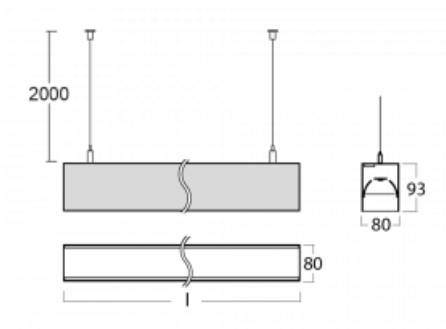

# Lina80-S

11S-501B-10GGM3/840, W

EPD®

Lina80-S luminaires are available in recessed, surface, suspended or wall mounted versions, including the illuminated corner segments. Lina80-S system luminaire can be used to create different shapes or long lines, with special joints that prevent any light to shine through, creating thus a seamless visual effect, suitable for small offices as well as big halls.

## Technical drawing

Type of installation	Wall mounted, Suspended
Light distribution	Direct-indirect
Luminaire shape	Linear
Colour of the luminaires	White
Material	Aluminium
Lifetime	L90/B50 50 000 hours
Warranty	2 years
Description of luminaires	Luminaire wall mounted/suspended
Dimensions	561 mm × 80 mm × 93 mm
Light source	LED MODUL
Type of optical system	MP PRO UGR
Luminous flux*	2070 lm
Colour Temperature	4000 K cool white
Luminous efficacy	127 lm/W
MacAdam Light source	2
Colour rendering index	80
UGR max. X=4H Y=8H, ρ=70,50,20	16.5