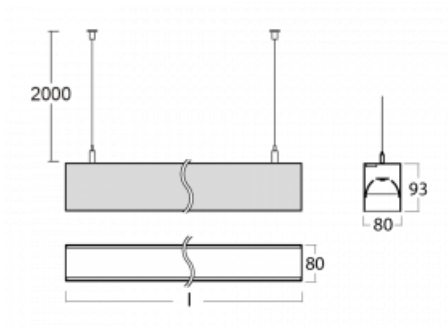

# Lina80-S

11S-501B-10GGM3/830, W

**EPD®**

Lina80-S luminaires are available in recessed, surface, suspended or wall mounted versions, including the illuminated corner segments. Lina80-S system luminaire can be used to create different shapes or long lines, with special joints that prevent any light to shine through, creating thus a seamless visual effect, suitable for small offices as well as big halls.

**Technical drawing**

Type of installation	Wall mounted, Suspended
Light distribution	Direct-indirect
Luminaire shape	Linear
Colour of the luminaires	White
Material	Aluminium
Lifetime	L90/B50 50 000 hours
Warranty	2 years
Description of luminaires	Luminaire wall mounted/suspended
Dimensions	561 mm × 80 mm × 93 mm
Light source	LED MODUL
Type of optical system	MP PRO UGR
Luminous flux*	1980 lm
Colour Temperature	3000 K warm white
Luminous efficacy	121 lm/W
MacAdam Light source	2
Colour rendering index	80
UGR max. X=4H Y=8H, ρ=70,50,20	16.3