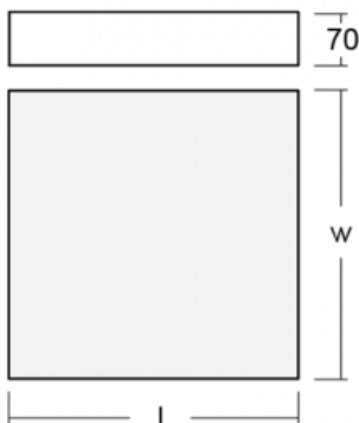

Technical drawing

| | |
|--|--|
| Type of installation | Surface, Wall mounted, Suspended |
| Light distribution | Direct |
| Luminaire shape | Angular |
| Colour of the luminaires | Silver |
| Material | Aluminium |
| Lifetime | L80/B20 50 000 hours |
| Warranty | 5 years |
| Description of luminaires | Luminaire surface/wall mounted/suspended |
| Dimensions | 600 mm × 600 mm × 70 mm |
| Weight | 7.9 kg |
| Light source | LED MODUL |
| Type of optical system | Microprisma |
| Luminous flux* | 3700 lm |
| Colour Temperature | 3000 K warm white |
| Luminous efficacy | 109 lm/W |
| MacAdam Light source | 3 |
| Colour rendering index | 80 |
| UGR max. X=4H Y=8H, $\rho=70,50,20$ | 16.5 |

00-00344, S
suspension set
6000mm, 4 pcs.of wires,
cable 5x0,75mm, ceiling
cup

19-0009, S
Mounting distance kit for square
luminaire, circular 370 mm