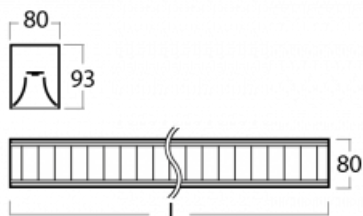

## Technical drawing

|                                   |                         |
|-----------------------------------|-------------------------|
| Type of installation              | Suspended               |
| Light distribution                | Direct-indirect         |
| Luminaire shape                   | Linear                  |
| Colour of the luminaires          | White                   |
| Material                          | Aluminium               |
| Lifetime                          | L90/B50 50 000 hours    |
| Warranty                          | 60 months               |
| Description of luminaires         | Luminaire suspended     |
| Dimensions                        | 1688 mm × 80 mm × 93 mm |
| Type of optical system            | Matt parabolic louvre   |
| Luminous flux                     | 6759 lm ± 10 %          |
| Colour Temperature                | 4000 K cool white       |
| Luminous efficacy                 | 122 lm/W                |
| MacAdam Light source              | 2                       |
| Colour rendering index            | 80                      |
| UGR max. X=4H<br>Y=8H, ρ=70,50,20 | 16.3                    |
| Luminaire power input             | 55.6 W ± 10 %           |
| Connection of the luminaires      | DALI dimmable           |
| Electrical voltage                | 220-240V                |
| Frequency                         | 50/60Hz                 |