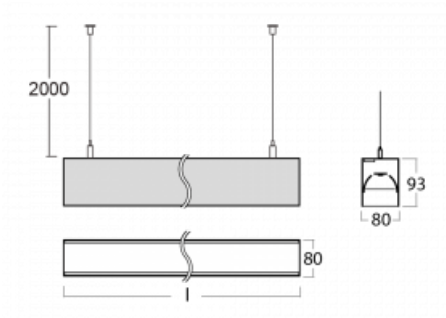

**Technical drawing**

|                                   |                         |
|-----------------------------------|-------------------------|
| Type of installation              | Suspended               |
| Light distribution                | Direct-indirect         |
| Luminaire shape                   | Linear                  |
| Colour of the luminaires          | Silver                  |
| Material                          | Aluminium               |
| Lifetime                          | L90/B50 50 000 hours    |
| Warranty                          | 5 years                 |
| Description of luminaires         | Luminaire suspended     |
| Dimensions                        | 1408 mm × 80 mm × 93 mm |
| Light source                      | LED MODUL               |
| Type of optical system            | MP PRO UGR              |
| Luminous flux*                    | 6210 lm                 |
| Colour Temperature                | 4000 K cool white       |
| Luminous efficacy                 | 131 lm/W                |
| MacAdam Light source              | 2                       |
| Colour rendering index            | 80                      |
| UGR max. X=4H<br>Y=8H, ρ=70,50,20 | 15.5                    |