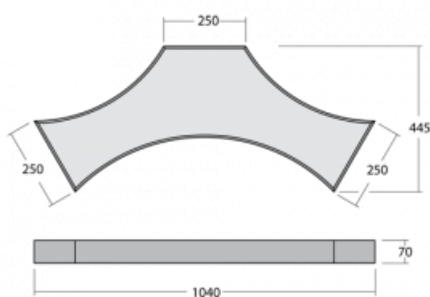

Luminaire

Mila-S

101S-201K-10GGE/830, S

One model, thousands of combinations. The Mila-S luminaire, designed by the world's leading designer Rob Van Beek, is innovative in every aspect. Thanks to a unique magnetic system, you can connect the luminaires to create spatial structures of various shapes without the need for tools. However, none of this would be possible without the latest LED technology, which is hidden inside the aluminium profiles in white, black or silver. In addition, the hidden light source does not create any undesirable shadows. Thanks to the possibility of dimming, the luminaire is suitable for showrooms, offices and various representative spaces. Even the name of this lighting system is perfectly thought through – Mila means “a thousand” in Italian.

Design Rob van Beek

Technical drawing

Type of installation	Surface, Wall mounted, Suspended
Light distribution	Direct-indirect
Luminaire shape	Other shape
Colour of the luminaires	Silver
Material	Aluminium
Lifetime	L80/B20 50 000 hours
Warranty	60 months
Description of luminaires	Luminaire surface/wall mounted/suspended
Dimensions	1040 mm × 445 mm × 70 mm
Light source	LED MODUL
Type of optical system	Opal diffuser
Luminous flux	3580 lm ± 10 %
Colour Temperature	3000 K warm white
Luminous efficacy	104 lm/W
MacAdam Light source	3
Colour rendering index	80
UGR max. X=4H Y=8H, ρ=70,50,20	19