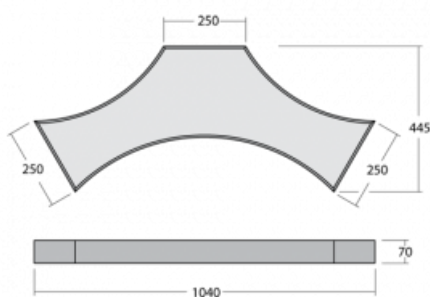

Luminaire

Mila-S

101S-201K-10GGE/830, B

One model, thousands of combinations. The Mila-S luminaire, designed by the world's leading designer Rob Van Beek, is innovative in every aspect. Thanks to a unique magnetic system, you can connect the luminaires to create spatial structures of various shapes without the need for tools. However, none of this would be possible without the latest LED technology, which is hidden inside the aluminium profiles in white, black or silver. In addition, the hidden light source does not create any undesirable shadows. Thanks to the possibility of dimming, the luminaire is suitable for showrooms, offices and various representative spaces. Even the name of this lighting system is perfectly thought through – Mila means “a thousand” in Italian.

Design Rob van Beek

Technical drawing

Type of installation	Surface, Wall mounted, Suspended
Light distribution	Direct-indirect
Luminaire shape	Other shape
Colour of the luminaires	Black
Material	Aluminium
Lifetime	L80/B20 50 000 hours
Warranty	60 months
Description of luminaires	Luminaire surface/wall mounted/suspended
Dimensions	1040 mm × 445 mm × 70 mm
Light source	LED MODUL
Type of optical system	Opal diffuser
Luminous flux	3580 lm ± 10 %
Colour Temperature	3000 K warm white
Luminous efficacy	104 lm/W
MacAdam Light source	3
Colour rendering index	80
UGR max. X=4H Y=8H, ρ=70,50,20	19