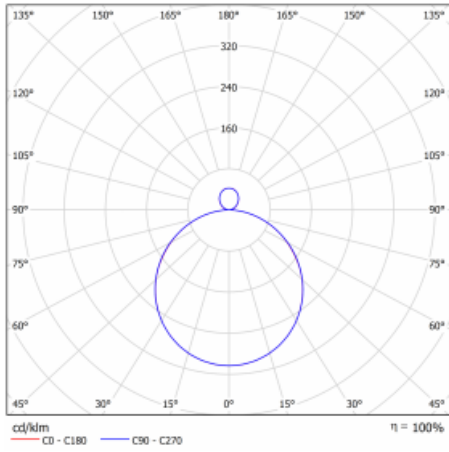

Luminaire

Mila-S

101S-201K-10GGD/830, B

One model, thousands of combinations. The Mila-S luminaire, designed by the world's leading designer Rob Van Beek, is innovative in every aspect. Thanks to a unique magnetic system, you can connect the luminaires to create spatial structures of various shapes without the need for tools. However, none of this would be possible without the latest LED technology, which is hidden inside the aluminium profiles in white, black or silver. In addition, the hidden light source does not create any undesirable shadows. Thanks to the possibility of dimming, the luminaire is suitable for showrooms, offices and various representative spaces. Even the name of this lighting system is perfectly thought through – Mila means “a thousand” in Italian.

Design Rob van Beek

Technical drawing

Type of installation	Surface, Wall mounted, Suspended
Light distribution	Direct-indirect
Luminaire shape	Other shape
Colour of the luminaires	Black
Material	Aluminium
Lifetime	L80/B20 50 000 hours
Warranty	60 months
Description of luminaires	Luminaire surface/wall mounted/suspended
Dimensions	1040 mm × 445 mm × 70 mm
Light source	LED MODUL
Type of optical system	Opal diffuser
Luminous flux	3580 lm ± 10 %
Colour Temperature	3000 K warm white
Luminous efficacy	104 lm/W
MacAdam Light source	3
Colour rendering index	80
UGR max. X=4H Y=8H, ρ=70,50,20	19

Curve

Luminaire power input 34.5 W \pm 10 %

Connection of the luminaires DALI dimmable

Electrical voltage 220-240V

Frequency 50/60Hz

⊕ CE IP 20

Downloads

Installation instructions