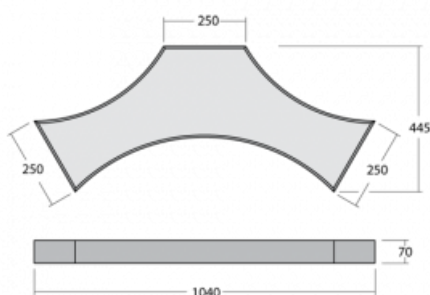

Luminaire

Mila-S

101S-201K-10GGD/830, B

One model, thousands of combinations. The Mila-S luminaire, designed by the world's leading designer Rob Van Beek, is innovative in every aspect. Thanks to a unique magnetic system, you can connect the luminaires to create spatial structures of various shapes without the need for tools. However, none of this would be possible without the latest LED technology, which is hidden inside the aluminium profiles in white, black or silver. In addition, the hidden light source does not create any undesirable shadows. Thanks to the possibility of dimming, the luminaire is suitable for showrooms, offices and various representative spaces. Even the name of this lighting system is perfectly thought through – Mila means “a thousand” in Italian.

Design Rob van Beek

Technical drawing

Type of installation	Surface, Wall mounted, Suspended
Light distribution	Direct-indirect
Luminaire shape	Other shape
Colour of the luminaires	Black
Material	Aluminium
Lifetime	L80/B20 50 000 hours
Warranty	60 months
Description of luminaires	Luminaire surface/wall mounted/suspended
Dimensions	1040 mm × 445 mm × 70 mm
Light source	LED MODUL
Type of optical system	Opal diffuser
Luminous flux	3580 lm ± 10 %
Colour Temperature	3000 K warm white
Luminous efficacy	104 lm/W
MacAdam Light source	3
Colour rendering index	80
UGR max. X=4H Y=8H, ρ=70,50,20	19