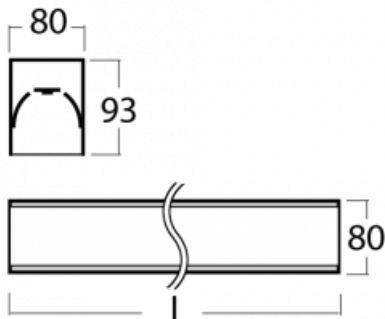

# Lina80-S

05S-200K-80GGTD/830, S

EPD®

Lina80-S luminaires are available in recessed, surface, suspended or wall mounted versions, including the illuminated corner segments. Lina80-S system luminaire can be used to create different shapes or long lines, with special joints that prevent any light to shine through, creating thus a seamless visual effect, suitable for small offices as well as big halls.

## Technical drawing

Type of installation	Recessed, Surface, Wall mounted, Suspended, 3 circuit track
Light distribution	Direct
Luminaire shape	Linear
Colour of the luminaires	Silver
Material	Aluminium
Lifetime	L90/B50 60 000 hours
Warranty	5 years
Description of luminaires	Luminaire recessed/surface/wall mounted/suspended/3 circuit track
Dimensions	4488 mm × 80 mm × 93 mm
Light source	LED MODUL
Type of optical system	Opal diffuser
Luminous flux*	12470 lm
Colour Temperature	3000 K warm white
Luminous efficacy	126 lm/W
MacAdam Light source	2
Colour rendering index	80
UGR max. X=4H Y=8H, ρ=70,50,20	24.9