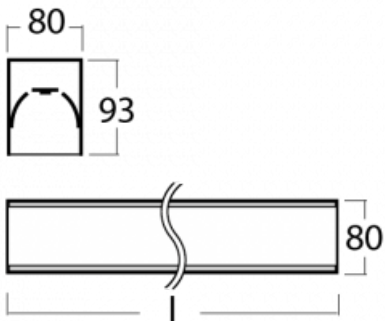

Luminaire

Lina80-S

05S-200K-80GGM3/830, B

EPD®

Lina80-S luminaires are available in recessed, surface, suspended or wall mounted versions, including the illuminated corner segments. Lina80-S system luminaire can be used to create different shapes or long lines, with special joints that prevent any light to shine through, creating thus a seamless visual effect, suitable for small offices as well as big halls.

Technical drawing

Type of installation	Recessed, Surface, Wall mounted, Suspended, 3 circuit track
Light distribution	Direct
Luminaire shape	Linear
Colour of the luminaires	Black
Material	Aluminium
Lifetime	L90/B50 60 000 hours
Warranty	60 months
Description of luminaires	Luminaire recessed/surface/wall mounted/suspended/3 circuit track
Dimensions	4488 mm × 80 mm × 93 mm
Light source	LED MODUL
Type of optical system	Opal diffuser
Luminous flux	12470 lm ± 10 %
Colour Temperature	3000 K warm white
Luminous efficacy	126 lm/W
MacAdam Light source	2
Colour rendering index	80
UGR max. X=4H Y=8H, ρ=70,50,20	24.9

00-21300, B
Lipo80-S, Lina80-S -
pendant profile for track
luminaires; l = 1122mm

00-21301, B
Lipo80-S, Lina80-S -
pendant profile for track
luminaires; l = 2242mm

00-51300, B
set for suspension into
3-phase track, non-
dimmable luminaires