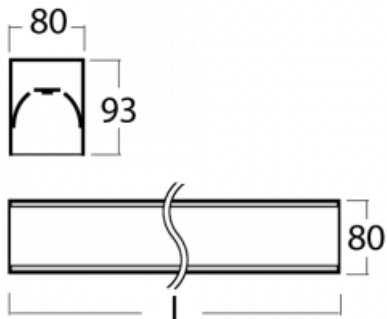

# Lina80-S

05S-200K-80GGM/840, W

EPD®

Lina80-S luminaires are available in recessed, surface, suspended or wall mounted versions, including the illuminated corner segments. Lina80-S system luminaire can be used to create different shapes or long lines, with special joints that prevent any light to shine through, creating thus a seamless visual effect, suitable for small offices as well as big halls.

## Technical drawing

Type of installation	Recessed, Surface, Wall mounted, Suspended, 3 circuit track
Light distribution	Direct
Luminaire shape	Linear
Colour of the luminaires	White
Material	Aluminium
Lifetime	L90/B50 60 000 hours
Warranty	60 months
Description of luminaires	Luminaire recessed/surface/wall mounted/suspended/3 circuit track
Dimensions	4488 mm × 80 mm × 93 mm
Light source	LED MODUL
Type of optical system	Opal diffuser
Luminous flux	13090 lm ± 10 %
Colour Temperature	4000 K cool white
Luminous efficacy	132 lm/W
MacAdam Light source	2
Colour rendering index	80
UGR max. X=4H Y=8H, ρ=70,50,20	25

**00-20700, W**  
2 pcs of wall fastening  
Lipo/Lina

**00-20900, F**  
bracket for installation  
of suspended type of  
profile as recessed  
trimless

**00-21300, W**  
Lipo80-S, Lina80-S -  
pendant profile for track  
luminaires; l = 1122mm

**00-21301, W**  
Lipo80-S, Lina80-S -  
pendant profile for track  
luminaires; l = 2242mm

**00-51300, W**  
set for suspension into  
3-phase track, non-  
dimmable luminaires

**00-51301, W**  
set for suspension into  
3-phase track, dimmable  
luminaires