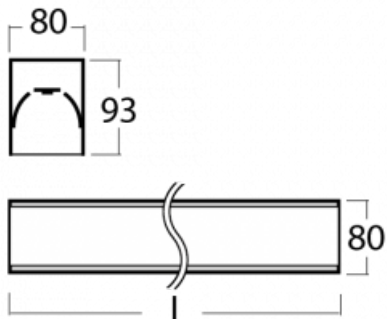

Luminaire

Lina80-S

05S-200K-80GGM/840, B

EPD®

Lina80-S luminaires are available in recessed, surface, suspended or wall mounted versions, including the illuminated corner segments. Lina80-S system luminaire can be used to create different shapes or long lines, with special joints that prevent any light to shine through, creating thus a seamless visual effect, suitable for small offices as well as big halls.

Technical drawing

Type of installation	Recessed, Surface, Wall mounted, Suspended, 3 circuit track
Light distribution	Direct
Luminaire shape	Linear
Colour of the luminaires	Black
Material	Aluminium
Lifetime	L90/B50 60 000 hours
Warranty	5 years
Description of luminaires	Luminaire recessed/surface/wall mounted/suspended/3 circuit track
Dimensions	4488 mm × 80 mm × 93 mm
Light source	LED MODUL
Type of optical system	Opal diffuser
Luminous flux*	13090 lm
Colour Temperature	4000 K cool white
Luminous efficacy	132 lm/W
MacAdam Light source	2
Colour rendering index	80
UGR max. X=4H Y=8H, ρ=70,50,20	25

00-00300, N
 wire suspension
 2000mm

00-00301, N
 wire suspension
 4000mm

00-00302, N
 wire suspension
 6000mm

00-00363, K
 cable 5x1,5 2000mm

00-00364, K
 cable 5x1,5 4000mm

00-00365, K
 cable 5x1,5 6000mm

00-21300, B
 Lipo80-S, Lina80-S -
 pendant profile for track
 luminaires; l = 1122mm

00-21301, B
 Lipo80-S, Lina80-S -
 pendant profile for track
 luminaires; l = 2242mm

00-51300, B
 set for suspension into
 3-phase track, non-
 dimmable luminaires