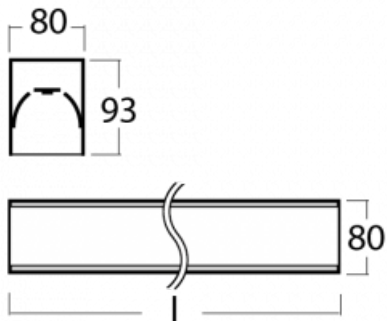

# Lina80-S

05S-200K-80GGE/840, W

EPD®

Lina80-S luminaires are available in recessed, surface, suspended or wall mounted versions, including the illuminated corner segments. Lina80-S system luminaire can be used to create different shapes or long lines, with special joints that prevent any light to shine through, creating thus a seamless visual effect, suitable for small offices as well as big halls.

## Technical drawing

Type of installation	Recessed, Surface, Wall mounted, Suspended, 3 circuit track
Light distribution	Direct
Luminaire shape	Linear
Colour of the luminaires	White
Material	Aluminium
Lifetime	L90/B50 60 000 hours
Warranty	60 months
Description of luminaires	Luminaire recessed/surface/wall mounted/suspended/3 circuit track
Dimensions	4488 mm × 80 mm × 93 mm
Light source	LED MODUL
Type of optical system	Opal diffuser
Luminous flux	13090 lm ± 10 %
Colour Temperature	4000 K cool white
Luminous efficacy	132 lm/W
MacAdam Light source	2
Colour rendering index	80
UGR max. X=4H Y=8H, ρ=70,50,20	25