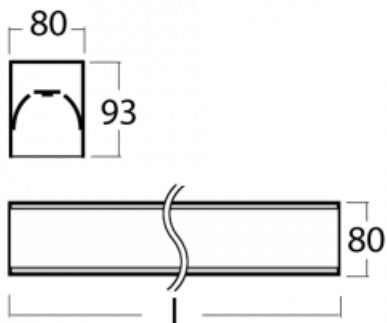

Luminaire

Lina80-S

05S-200K-80GGE/840, B

EPD®

Lina80-S luminaires are available in recessed, surface, suspended or wall mounted versions, including the illuminated corner segments. Lina80-S system luminaire can be used to create different shapes or long lines, with special joints that prevent any light to shine through, creating thus a seamless visual effect, suitable for small offices as well as big halls.

Technical drawing

Type of installation	Recessed, Surface, Wall mounted, Suspended, 3 circuit track
Light distribution	Direct
Luminaire shape	Linear
Colour of the luminaires	Black
Material	Aluminium
Lifetime	L90/B50 60 000 hours
Warranty	60 months
Description of luminaires	Luminaire recessed/surface/wall mounted/suspended/3 circuit track
Dimensions	4488 mm × 80 mm × 93 mm
Light source	LED MODUL
Type of optical system	Opal diffuser
Luminous flux	13090 lm ± 10 %
Colour Temperature	4000 K cool white
Luminous efficacy	132 lm/W
MacAdam Light source	2
Colour rendering index	80
UGR max. X=4H Y=8H, ρ=70,50,20	25

00-21300, B
 Lipo80-S, Lina80-S -
 pendant profile for track
 luminaires; l = 1122mm

00-21301, B
 Lipo80-S, Lina80-S -
 pendant profile for track
 luminaires; l = 2242mm

00-51300, B
 set for suspension into
 3-phase track, non-
 dimmable luminaires