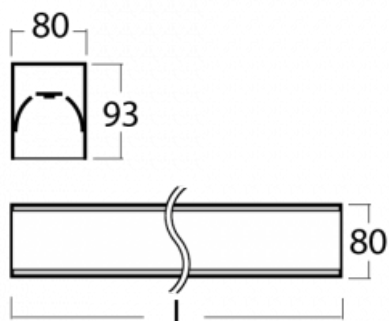

Luminaire

Lina80-S

05S-200K-80GGE/830, B

EPD®

Lina80-S luminaires are available in recessed, surface, suspended or wall mounted versions, including the illuminated corner segments. Lina80-S system luminaire can be used to create different shapes or long lines, with special joints that prevent any light to shine through, creating thus a seamless visual effect, suitable for small offices as well as big halls.

Technical drawing

Type of installation	Recessed, Surface, Wall mounted, Suspended, 3 circuit track
Light distribution	Direct
Luminaire shape	Linear
Colour of the luminaires	Black
Material	Aluminium
Lifetime	L90/B50 60 000 hours
Warranty	60 months
Description of luminaires	Luminaire recessed/surface/wall mounted/suspended/3 circuit track
Dimensions	4488 mm × 80 mm × 93 mm
Light source	LED MODUL
Type of optical system	Opal diffuser
Luminous flux	12470 lm ± 10 %
Colour Temperature	3000 K warm white
Luminous efficacy	126 lm/W
MacAdam Light source	2
Colour rendering index	80
UGR max. X=4H Y=8H, ρ=70,50,20	24.9

00-21300, B
 Lipo80-S, Lina80-S -
 pendant profile for track
 luminaires; l = 1122mm

00-21301, B
 Lipo80-S, Lina80-S -
 pendant profile for track
 luminaires; l = 2242mm

00-51300, B
 set for suspension into
 3-phase track, non-
 dimmable luminaires