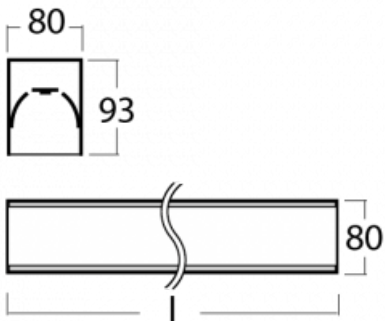

Luminaire

Lina80-S

05S-200K-80GETD/840, S

EPD®

Lina80-S luminaires are available in recessed, surface, suspended or wall mounted versions, including the illuminated corner segments. Lina80-S system luminaire can be used to create different shapes or long lines, with special joints that prevent any light to shine through, creating thus a seamless visual effect, suitable for small offices as well as big halls.

Technical drawing

Type of installation	Recessed, Surface, Wall mounted, Suspended, 3 circuit track
Light distribution	Direct
Luminaire shape	Linear
Colour of the luminaires	Silver
Material	Aluminium
Lifetime	L90/B50 60 000 hours
Warranty	5 years
Description of luminaires	Luminaire recessed/surface/wall mounted/suspended/3 circuit track
Dimensions	4488 mm × 80 mm × 93 mm
Light source	LED MODUL
Type of optical system	Opal diffuser
Luminous flux*	8850 lm
Colour Temperature	4000 K cool white
Luminous efficacy	149 lm/W
MacAdam Light source	2
Colour rendering index	80
UGR max. X=4H Y=8H, ρ=70,50,20	23.7