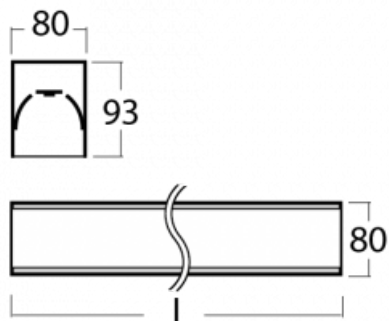

Luminaire

Lina80-S

05S-200K-80GEE/840, S

EPD®

Lina80-S luminaires are available in recessed, surface, suspended or wall mounted versions, including the illuminated corner segments. Lina80-S system luminaire can be used to create different shapes or long lines, with special joints that prevent any light to shine through, creating thus a seamless visual effect, suitable for small offices as well as big halls.

Technical drawing

Type of installation	Recessed, Surface, Wall mounted, Suspended, 3 circuit track
Light distribution	Direct
Luminaire shape	Linear
Colour of the luminaires	Silver
Material	Aluminium
Lifetime	L90/B50 60 000 hours
Warranty	60 months
Description of luminaires	Luminaire recessed/surface/wall mounted/suspended/3 circuit track
Dimensions	4488 mm × 80 mm × 93 mm
Weight	18.1 kg
Light source	LED MODUL
Type of optical system	Opal diffuser
Luminous flux	8850 lm ± 10 %
Colour Temperature	4000 K cool white
Luminous efficacy	149 lm/W
MacAdam Light source	2
Colour rendering index	80
UGR max. X=4H Y=8H, ρ=70,50,20	23.7

00-21300, S
 Lipo80-S, Lina80-S -
 pendant profile for track
 luminaires; l = 1122mm

00-21301, S
 Lipo80-S, Lina80-S -
 pendant profile for track
 luminaires; l = 2242mm

00-51300, S
 set for suspension into
 3-phase track, non-
 dimmable luminaires